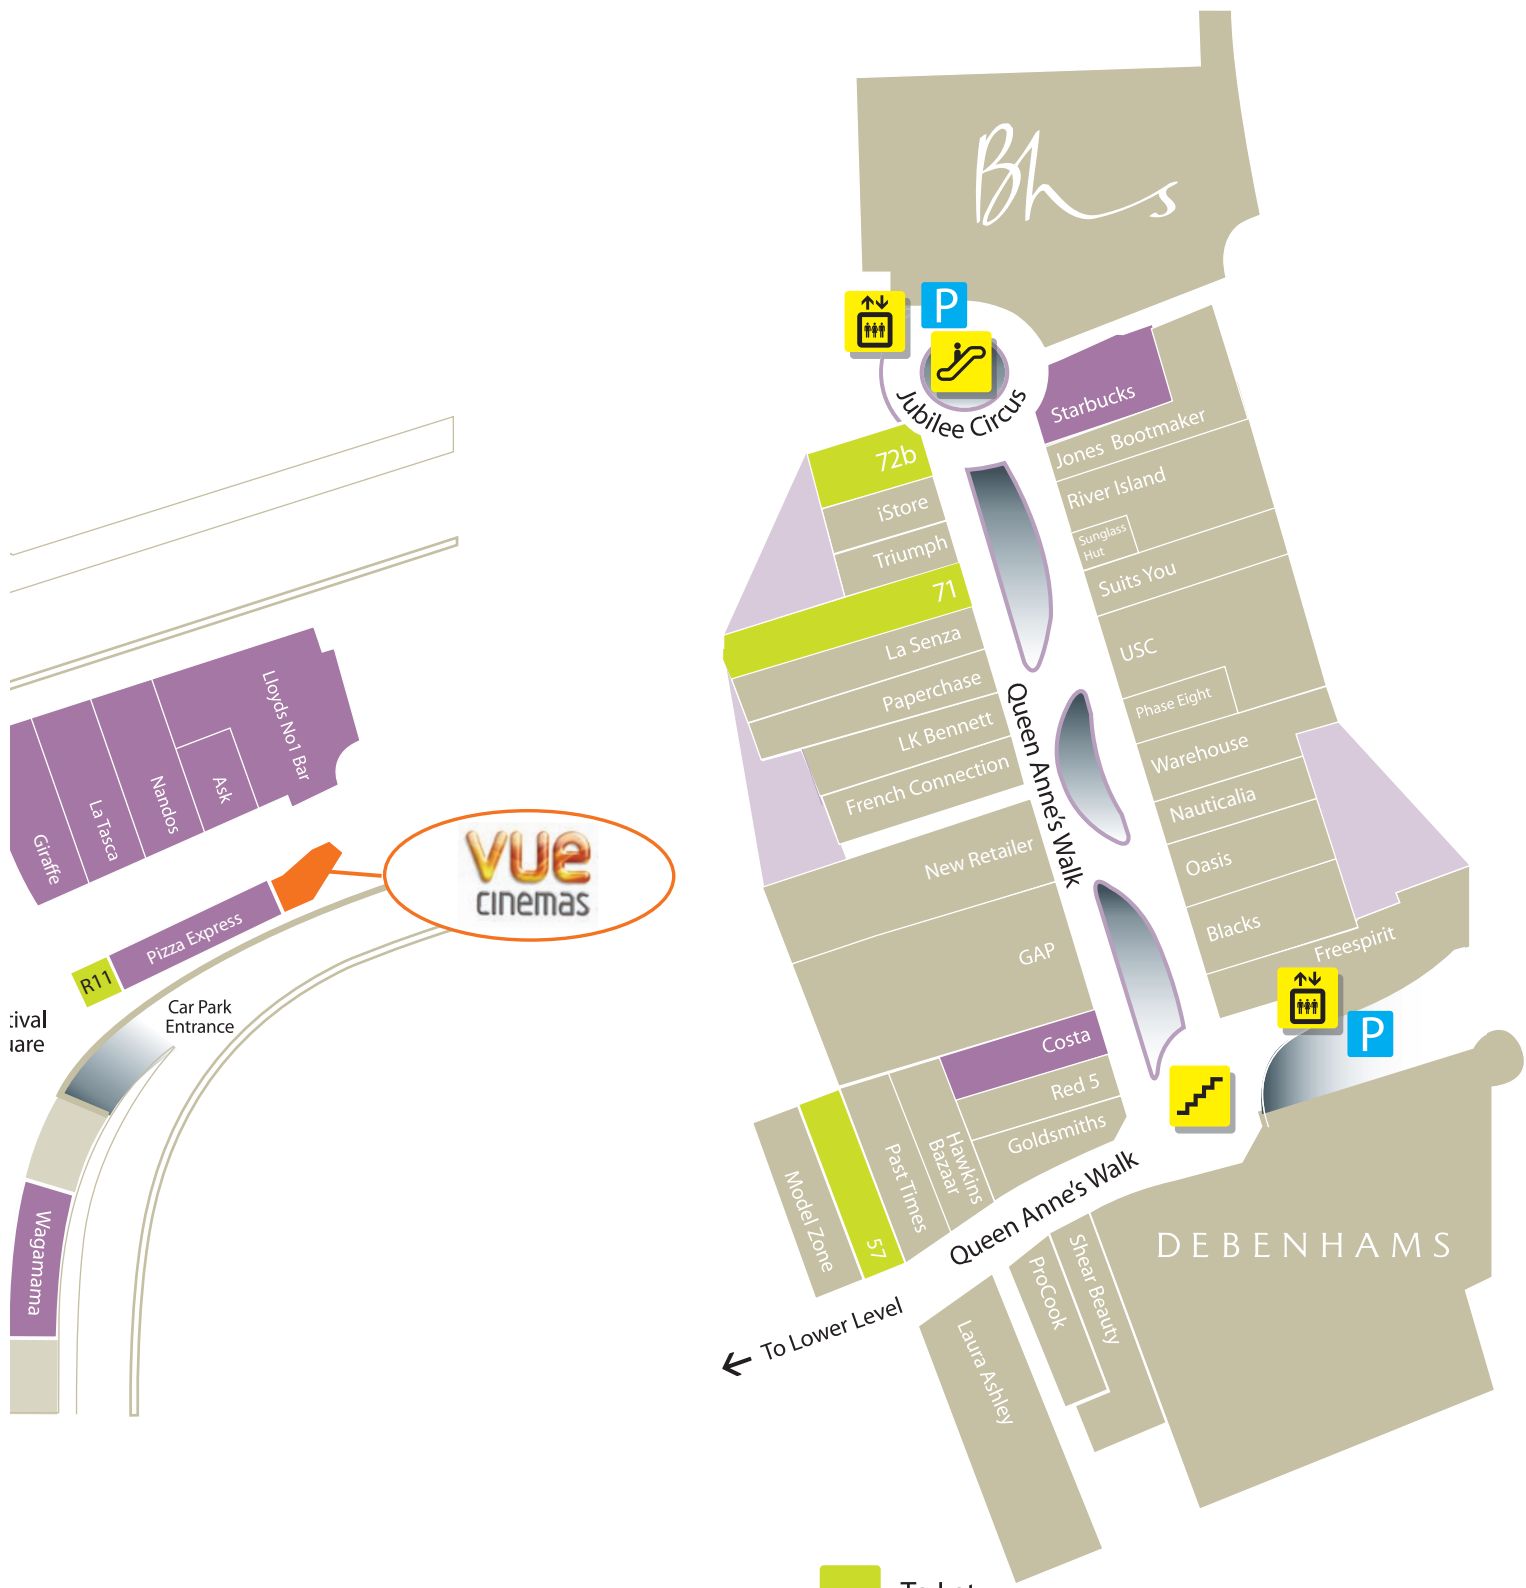

Just 5 minutes from Junction 6 of the M3 with 2,750 car park spaces

Getting There

By Car: Festival Place has 2,750 secure car parking spaces and is easily accessed just 5 minutes from Junction 6 of the M3.

By Train: Basingstoke train station is 3 minutes walk from Festival Place.

By Bus: Basingstoke Bus Station is located immediately adjacent to Festival Place.

www.festivalplace.co.uk

Retail and Leisure

Rupert Long
020 7434 7104
rlong@bcnet.co.uk

letting plan
spring 2011

PLACE
BASINGSTOKE

Ground level

Upper level

- To Let
- Under Offer
- Retail
- Restaurants, Bars & Cafes
- Cinema