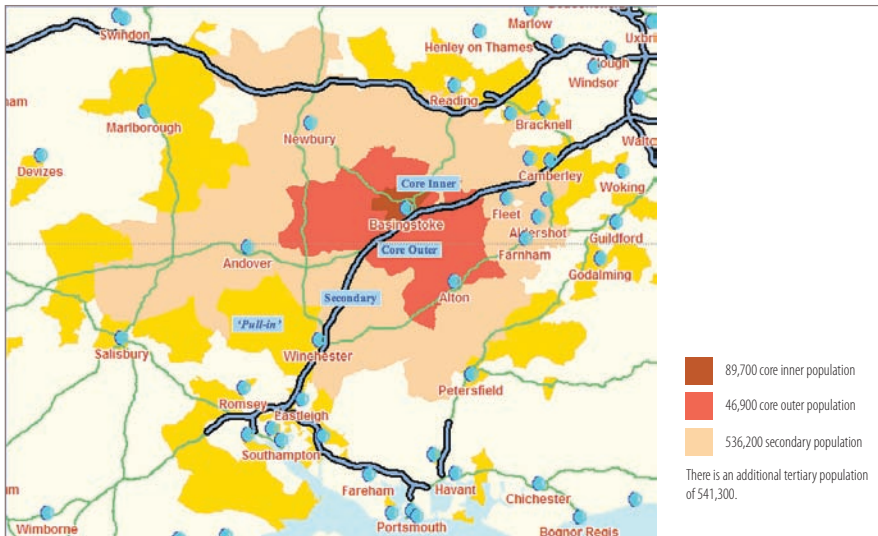

Just 5 minutes from Junction 6 of the M3 with 2,750 car park spaces

Getting There

By Car: Festival Place has 2,750 secure car parking spaces and is easily accessed just 5 minutes from Junction 6 of the M3.

By Train: Basingstoke train station is 3 minutes walk from Festival Place.

By Bus: Basingstoke Bus Station is located immediately adjacent to Festival Place.

www.festivalplace.co.uk

Retail and Leisure

Rupert Long
020 7434 7104
rlong@bcnet.co.uk